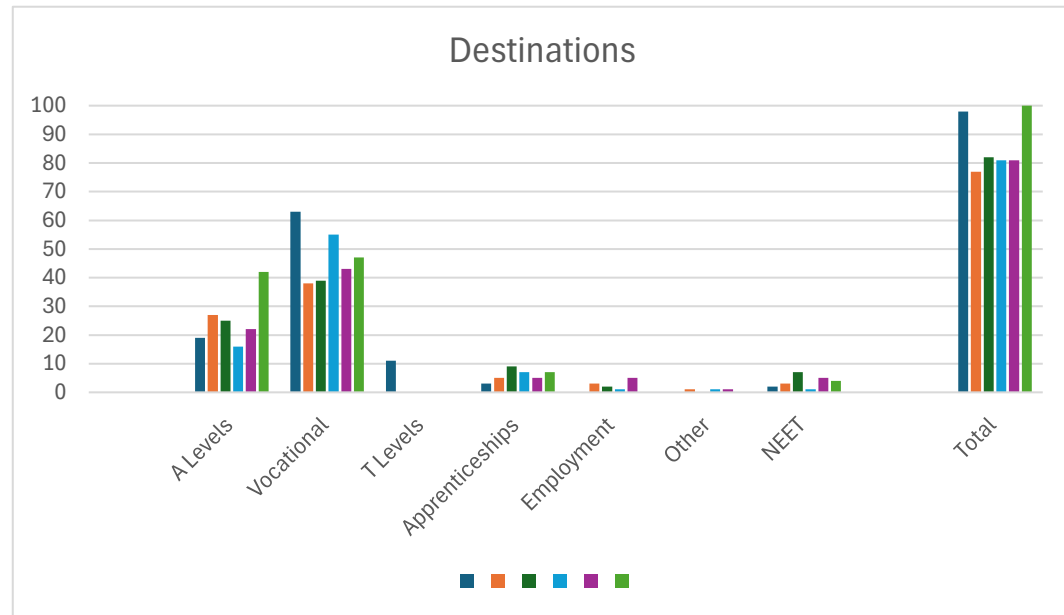

A Levels	19	27	25	16	22	42
Vocational	63	38	39	55	43	47
T Levels	11	0	0	0	0	0
Apprenticeships	3	5	9	7	5	7
Employment	0	3	2	1	5	0
Other	0	1	0	1	1	0
NEET	2	3	7	1	5	4
Total	98	77	82	81	81	100

Destination Data